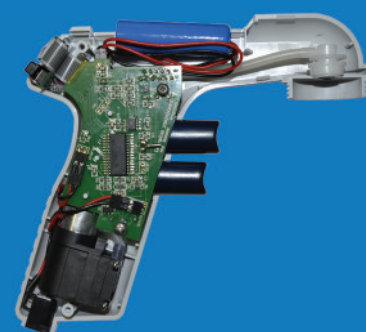

The economic electric pipetting solution

WITOPED eco is an economically priced electrical pipette aid, suitable for all pipettes up to 100 ml.

Nosepiece

The nosepiece is suitable for all kinds of pipettes. In case of contamination, the nosepiece can be easily removed in order to exchange the filter and the silicone adapter.

Dispenser buttons

The WITOPED eco has two buttons, one for aspirating the liquid (up), one for releasing the liquid (down).

Digital display and speed setting

The LCD display indicates battery status and set speed. The pipetting speed can be adjusted by pushing the "+/-" buttons.

Motor

The powerful motor ensures fast and reliable pipetting.

Pipetting aid

Your advantage at a glance:

- suitable for all pipettes up to 100 ml
- most affordable price in its class
- digital display indicating battery status and selected speed
- efficient battery for a long runtime, low battery alert
- fine adjustment of pipetting speed
- tight fit of any pipette into the pipette socket
- handy and light weighted for fatigue-free pipetting
- simple but powerful motor for fast and reliable pipetting
- gravity drain mode for draining out without using any motor
- nosepiece with replaceable filter and silicone adapter
- silicone adapter autoclavable at 121°C
- including Li-ion 3,7V 1100mAh battery
- CE label